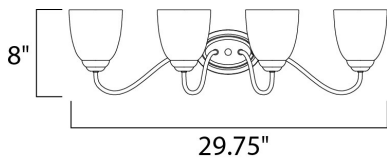

**MEASUREMENTS**

DIMENSION : 29.75" W x 8" H x 8" Ext  
 BACK PLATE : 4.25" W x 6" H x 4.25" HCO  
 HANGING WEIGHT : 5.6 lb

**LAMPING**

INPUT VOLTAGE : 120V  
 BULB : 4 x 60W Incandescent E26 Medium , 240W Total  
 BULB INCLUDED : (Not Included)  
 DIMMABLE : Yes