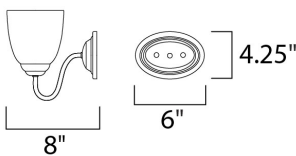

**MEASUREMENTS**

DIMENSION : 29.75" W x 8" H x 8" Ext  
 BACK PLATE : 4.25" W x 6" H x 4.25" HCO  
 HANGING WEIGHT : 5.6 lb

**LAMPING**

INPUT VOLTAGE : 120V  
 BULB : 4 x 60W Incandescent E26 Medium , 240W Total  
 BULB INCLUDED : (Not Included)  
 DIMMABLE : Yes